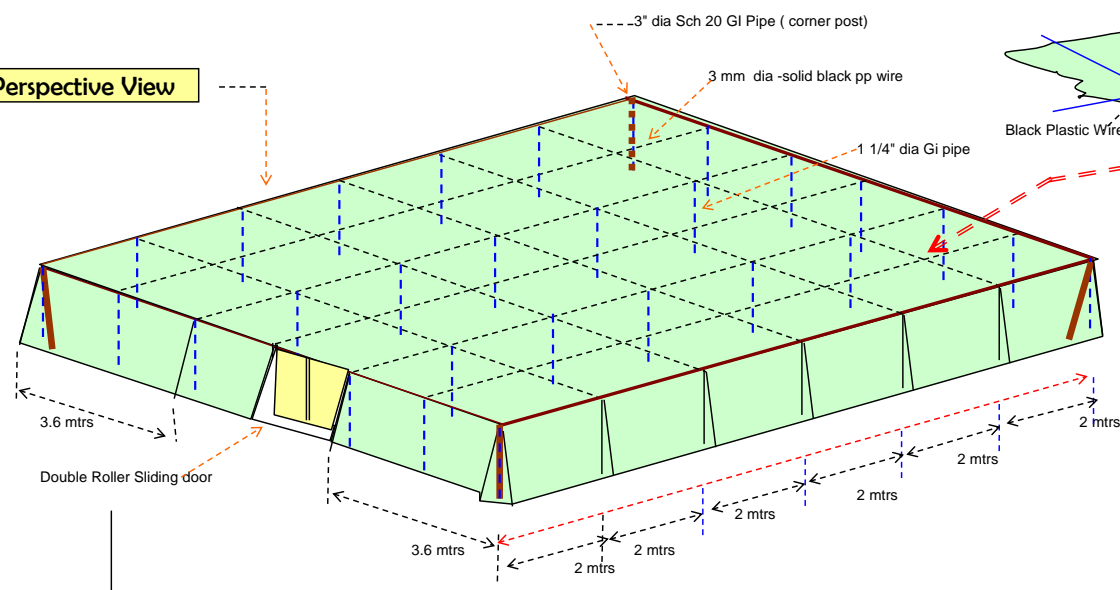

Perspective View

Front View

Side View

Corner Post (3\"/>

Center Post

Features:

- All Galvanised Iron (G I) pipe frames construction.
- Double lock Hard Black Plastic End Cap for best wire crossing
- Commercial Grade U.V. stabilised monofilament P E w/ strands density of 16 x16 mesh for insects
- Using Hard Alloy steel Tension cable for durable structural designed.
- Hard Black Solid PP Plastic wire for wall and roofing attachment
- Double Roller driven sliding door
- Anchored based for unwanted severe natural calamity
- High Air volume netting structure.
- Expandable and transferable structure design.
- Best for Leafy veges and Vertical crop planting method.
- Suitable for many applicatios including floriculture, nursery propagation or for all season vegetable productions.
- Locking Channel for door net fixing