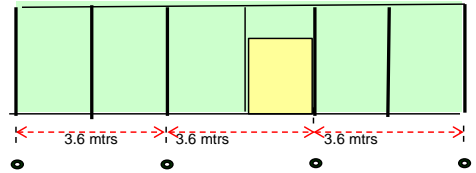

CASA BERDE

14 mtr x 2.8 mtr x 10.8 mtrs (150 sqm)

Front View

Features:

- All Galvanised Iron (G I) pipe frames construction.
- Double lock Hard Black Plastic End Cap for best wire crossing
- Commercial Grade U.V. stabilised monofilament P E w/ strands density of 16 x16 mesh for insects
- Using Hard Alloy steel Tension cable for durable structural designed.
- Hard Black Solid PP Plastic wire for wall and roofing attachment
- Double Roller driven sliding door
- Anchored based for unwanted severe natural calamity
- High Air volume netting structure.
- Expandable and transferable structure design.
- Best for Leafy veges and Vertical crop planting method.
- Suitable for many applicatios including floriculture, nursery propagation or for all season vegetable productions.
- Locking Channel for door net fixing

Designed by:	Prepared by:	Greenhouse Model	Floor Area	Structural Size	Market Price	Reference #	Company	Address:	Contact Number
Harbest Agri-Engineering Division	D. G. Esmatao	Casa Berde - 150	150 sqm	14M x 2.8M x10.8M	P 120,000.00	00125-05-11	Harbest Agribusiness Corporation	5 Rosemarie Lane, Kapitolyo, Pasig City	Tel. 671-7411 to 14