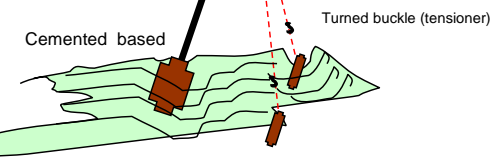

Perspective View

Front View

Side View

Corner Post (3\"/>

Center Post

Features:

- All Galvanised Iron (G I) pipe frames construction.
- Double lock Hard Black Plastic End Cap for best wire crossing
- Commercial Grade U.V. stabilised monofilament P E w/ strands density of 16 x16 mesh for insects
- Using Hard Alloy steel Tension cable for durable structural designed.
- Hard Black Solid PP Plastic wire for wall and roofing attachment
- Double Roller driven sliding door
- Anchored based for unwanted severe natural calamity
- High Air volume netting structure.
- Expandable and transferable structure design.
- Best for Leafy veges and Vertical crop planting method.
- Suitable for many applicatios including floriculture, nursery propagation or for all season vegetable productions.
- Locking Channel for door net fixing