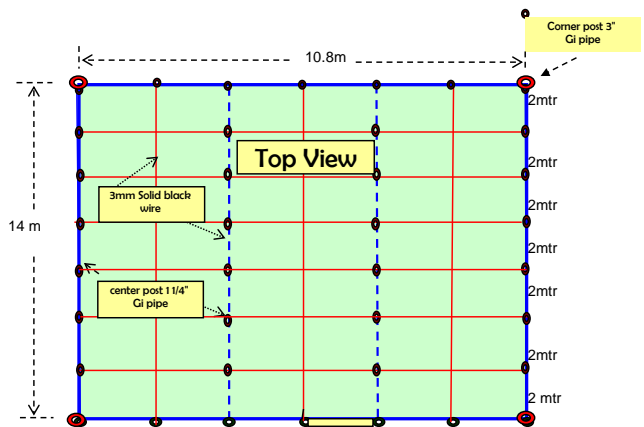

Features:

- All Galvanised Iron (G I) pipe frames construction.
- Double lock Hard Black Plastic End Cap for best wire crossing
- Commercial Grade U.V. stabilised monofilament P E w/ strands density of 16 x16 mesh for insects
- Using Hard Alloy steel Tension cable for durable structural designed.
- Hard Black Solid PP Plastic wire for wall and roofing attachment
- Double Roller driven sliding door
- Anchored based for unwanted severe natural calamity
- High Air volume netting structure.
- Expandable and transferable structure design.
- Best for Leafy veges and Vertical crop planting method.
- Suitable for many applicatios including floriculture, nursery propagation or for all season vegetable productions.
- Locking Channel for door net fixing

Designed by:	Prepared by:	Greenhouse Model	Floor Area	Structural Size	Market Price	Reference #	Company	Address:	Contact Number
Harbest Agri-Engineering Division	D. G. Esmatao	Casa Berde - 150	150 sqm	14M x 2.8M x10.8M	P 120,000.00	00125-05-11	Harbest Agribusiness Corporation	5 Rosemarie Lane, Kapitolyo, Pasig City	Tel. 671-7411 to 14