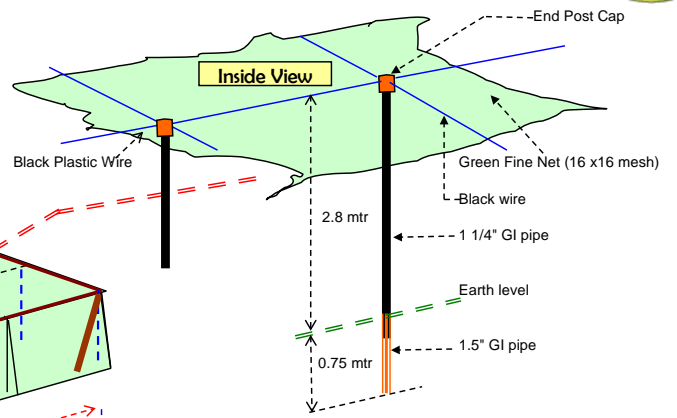

Perspective View

Front View

Side View

Corner Post (3\"/>

Center Post

Features:

- All Galvanised Iron (G I) pipe frames construction.
- Double lock Hard Black Plastic End Cap for best wire crossing
- Commercial Grade U.V. stabilised monofilament P E w/ strands density of 16 x16 mesh for insects
- Using Hard Alloy steel Tension cable for durable structural designed.
- Hard Black Solid PP Plastic wire for wall and roofing attachment
- Double Roller driven sliding door
- Anchored based for unwanted severe natural calamity
- High Air volume netting structure.
- Expandable and transferable structure design.
- Best for Leafy veges and Vertical crop planting method.
- Suitable for many applicatios including floriculture, nursery propagation or for all season vegetable productions.
- Locking Channel for door net fixing