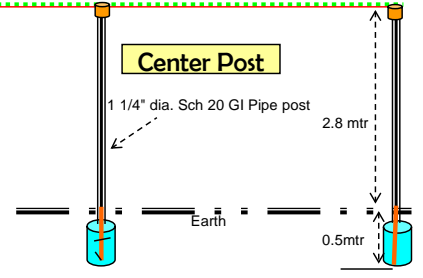

Perspective View

Front View

Side View

Corner Post (3\"/>

Center Post

Features:

- All Galvanised Iron (G I) pipe frames construction.
- Double lock Hard Black Plastic End Cap for best wire crossing
- Commercial Grade U.V. stabilised monofilament P E w/ strands density of 16 x16 mesh for insects
- Using Hard Alloy steel Tension cable for durable structural designed.
- Hard Black Solid PP Plastic wire for wall and roofing attachment
- Double Roller driven sliding door
- Anchored based for unwanted severe natural calamity
- High Air volume netting structure.
- Expandable and transferable structure design.
- Best for Leafy veges and Vertical crop planting method.
- Suitable for many applicatios including floriculture, nursery propagation or for all season vegetable productions.
- Locking Channel for door net fixing

Designed by:	Prepared by:	Greenhouse Model	Floor Area	Structural Size	Market Price	Reference #	Company	Address:	Contact Number
Harbest Agri-Engineering Division	D. G. Esmatao	Casa Berde - 150	150 sqm	14M x 2.8M x10.8M	P 120,000.00	00125-05-11	Harbest Agribusiness Corporation	5 Rosemarie Lane, Kapitolyo, Pasig City	Tel. 671-7411 to 14