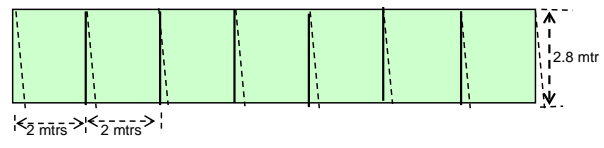

CASA BERDE

14 mtr x 2.8 mtr x 10.8 mtrs (150 sqm)

Side View

Features:

- All Galvanised Iron (G I) pipe frames construction.
- Double lock Hard Black Plastic End Cap for best wire crossing
- Commercial Grade U.V. stabilised monofilament P E w/ strands density of 16 x16 mesh for insects
- Using Hard Alloy steel Tension cable for durable structural designed.
- Hard Black Solid PP Plastic wire for wall and roofing attachment
- Double Roller driven sliding door
- Anchored based for unwanted severe natural calamity
- High Air volume netting structure.
- Expandable and transferable structure design.
- Best for Leafy veges and Vertical crop planting method.
- Suitable for many applicatios including floriculture, nursery propagation or for all season vegetable productions.
- Locking Channel for door net fixing

Designed by:	Prepared by:	Greenhouse Model	Floor Area	Structural Size	Market Price	Reference #	Company	Address:	Contact Number
Harbest Agri-Engineering Division	D. G. Esmatao	Casa Berde - 150	150 sqm	14M x 2.8M x10.8M	P 120,000.00	00125-05-11	Harbest Agribusiness Corporation	5 Rosemarie Lane, Kapitolyo, Pasig City	Tel. 671-7411 to 14